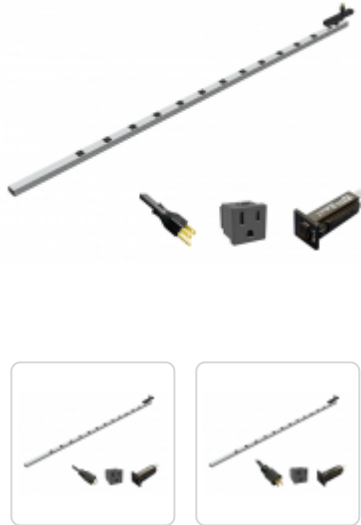

Quality Products. Service Excellence.

Vertical Basic PDU with Shielded Cord 1588-9-JV Series

15A or 20A | 120V Single-Phase | 5-15R or 5-20R Outlets

Features

- Low-profile slim design constructed of rugged light weight aluminum.
- Designed for a variety of applications, specifically where electromagnetic or radio frequency interference is a concern:
 - Shielded cord reduces EMI/ RFI and "dirty" power from utilities.
 - Shielding is by way of 100% coverage in aluminum mylar foil with a 2C gauge drain wire.
- Each outlet strip includes a hardware mounting kit. Order P/N: **1585CLIP** for additional hardware kit.
- Includes toolless PDU button mounting provision.
- Receptacles are 1" square and are equally spaced over the length of the power strip.
- With on/off switch and 15 or 20 Amp circuit breaker.

Specifications

- Heavy duty cord, either 12 gauge (12/3 SJT) or 14 gauge (14/3 SJT) wire for extreme temperature ranges and integral molded plug.
- Plug types for 15 Amp models are NEMA 5-15P straight blade or NEMA L5-15P locking type.
- Plug types for 20 Amp models are NEMA 5-20P straight blade or NEMA L5-20P locking type.
- Rated 15 or 20 amps, 120 volts.
- UL/cUL Listed Standard UL1363 file No. E166039 & CSA C22.2 No. 308-14 & CSA C22.2 No. 0.4-04
- NOTE #1: Outlet strips can NOT be used between the front & rear panel rails of rack cabinets as they (and the equipment plugs) will interfere with mounted equipment and mounted accessories.
- NOTE #2: To properly use on rack cabinets, allow sufficient depth BEHIND the rear panel rails for vertically mounting to the cabinet.
- TAA compliant for GSA Schedule purchases.
- RoHS Compliant.
- Manufactured in North America.