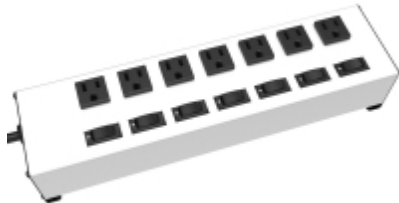

Quality Products. Service Excellence.

Individually Switched Power Strip *1580X Series*

15A | 125V | 5-15R Outlets

Features

- Designed for power distribution in a compact area.
- Individually switched receptacles help eliminate Phantom Power. Save hundreds of dollars off your energy bill by switching individual devices off at the source.

Specifications

- Heavy duty 14 gauge wire cord - 14/3 SJT type for extreme temperature ranges and integral molded plug.
- Plug type available is NEMA 5-15P straight blade.
- Includes 15 Amp, 125 VAC circuit breaker to prevent accidental overload.
- Mounting feet (with keyhole slots) allow temporary work station mounting if desired.
- UL/cUL recognized Standard UL1363 file No. E166039 & CSA C22.2 No. 308-14 & CSA C22.2 No. 0.4-04
- TAA compliant for GSA Schedule purchases.
- RoHS Compliant.
- Manufactured in North America.

Plug Types

5-15P Straight Blade

On/Off Switch Part No.	Overall Dimensions			Outlet Qty	Outlet NEMA Type	Cord Length (ft)	Plug Type	Plug NEMA Type
	Height	Width	Length					
1580H7A1X	2.50	3.50	13.54	7	5-15R	6	Straight	5-15P
1580H7B1X	2.50	3.50	13.54	7	5-15R	15	Straight	5-15P