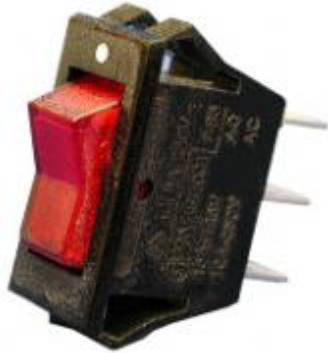

Quality Products. Service Excellence.

Replacement Power Switch *1584S Series*

Features

- Plastic construction
- 0.25 x 0.032 inch tabs

Part No.	Description	Amps	VAC
1584S3	Illuminated Rocker Switch	15	125
1584S10	Illuminated Rocker Switch	10	250
1584S20	Rocker Switch	20	125