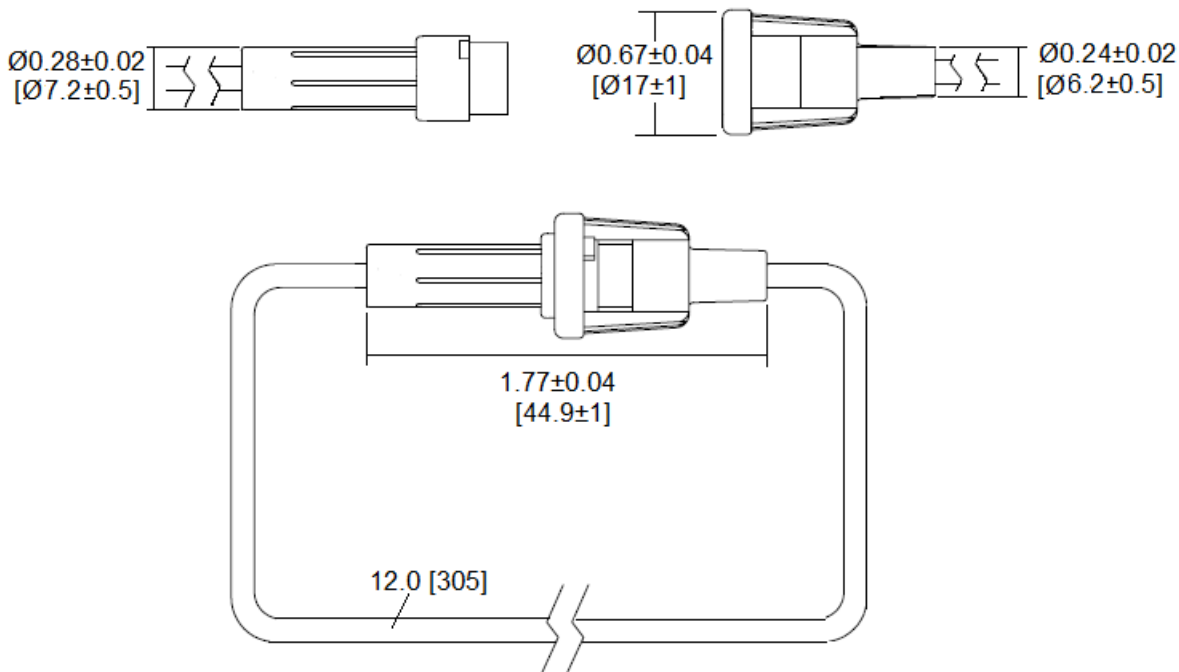

Type LPC-21 In-Line Fuse Holder 5 x 20mm Fuses

www.optifuse.com

(619) 593-5050

Ratings:

Fuse Type: 5 x 20mm

Electrical Rating: 5A 250VAC

Body: Polypropylene

Contacts: Brass

Standard Wire Sizes: #18~20 AWG

Standard Wire Colors: Red

Standard Body colors: White

Standard Wire Length: 12 inches (305mm) loop

Agency Standards and Listings:

Part number

LPC-21W-##R

where ## = Wire gauge

Mechanical Dimensions: Inches [mm]

Warning:

-Operation beyond the specified maximum ratings or improper use may result in damage and possible electrical arcing and/or flame.

-Avoid contact of device with chemical solvent. Prolonged contact may damage the device performance.