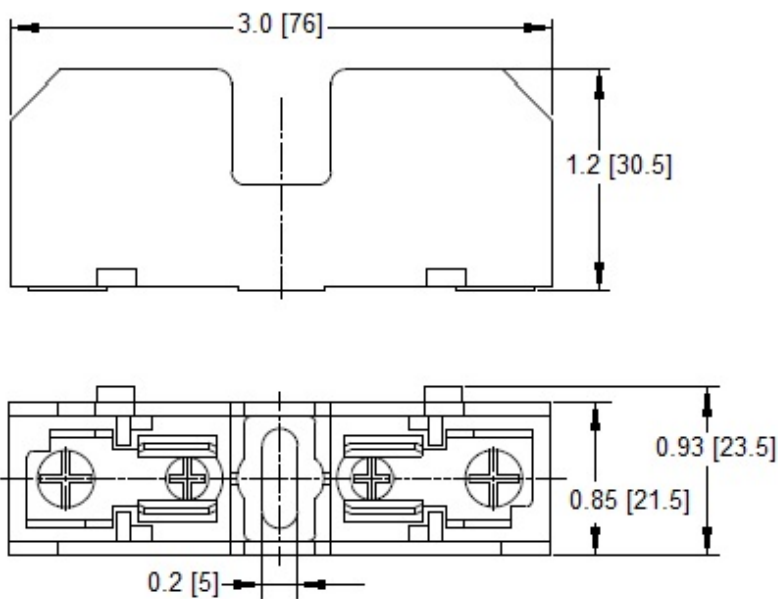

Type BPK-101-SQ Fuse Block For 13/32" x 1 1/2" (10 x 38mm) Fuses

www.optifuse.com

(619)-593-5050

Fuse Style: 13/32" x 1 1/2" (10 x 38mm) - Midget
Class M / Class CC – Industrial Fuses

Material:

Body: Thermoplastic

Fuse Clips: Phosphor Bronze

Bolts: Steel

Specifications:

Voltage Rating: 600V AC

Current Rating: 30A

Connection:

Screw or Quick Connect

Product Dimensions: Inches [mm]