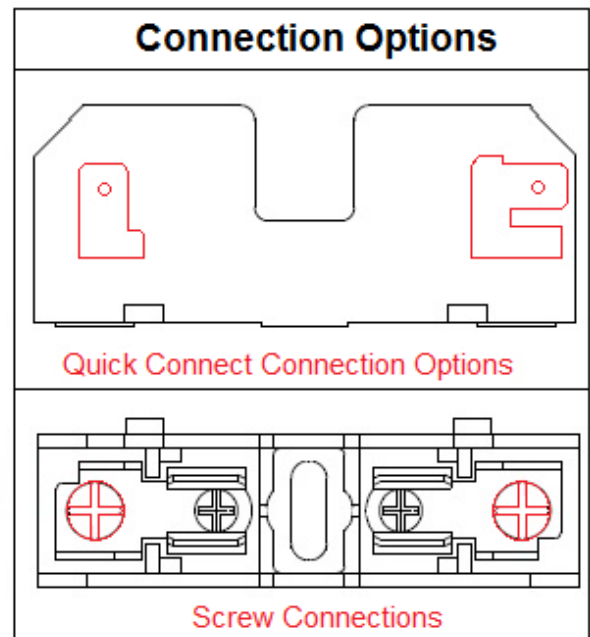

Fuse Clips: Phosphor Bronze

Bolts: Steel

Specifications:

Voltage Rating: 600V AC

Current Rating: 30A

Connection:

Screw or Quick Connect

Product Dimensions: Inches [mm]