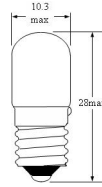

Part Number : W124
 Serial Number : E10 T10
 Lamps

| | |
|----------------------------|-----------------|
| Base | Miniature Screw |
| Base Type | E10 |
| Lamp Size (inch) | T- 3 1/4 |
| Lamp size | T10 |
| Rating | 6.7V 150mA |
| Test Volts (V) | 6,7 |
| Current mA | 0,15 |
| Wattage (W) | 1,0 |
| Light Output (Lm) | 6,3 |
| Light output (mscp) | 0,50 |
| AC Life | 3000 |
| DC Life | 2000 |
| Filling | Vacuum |
| Filament Type | C-2R |
| Comments | |