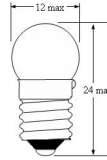

Part Number : G473
 Serial Number : E10 G11
 Lamps

Base	Miniature Screw
Base Type	E10
Lamp Size (inch)	G-3 1/2
Lamp size	G11
Rating	6.5V 150mA
Test Volts (V)	6,5
Current mA	0,15
Wattage (W)	1
Light Output (Lm)	6,0
Light output (mscp)	0,48
AC Life	3000
DC Life	2000
Filling	Vacuum
Filament Type	C-2R
Comments	