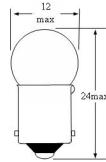

Part Number : G410
Serial Number : BA9s G11
Lamps

| | |
|----------------------------|-------------------|
| Base | Miniature Bayonet |
| Base Type | BA9s |
| Lamp Size (inch) | G-3 1/2 |
| Lamp size | G11 |
| Rating | 6V 60mA |
| Test Volts (V) | 6 |
| Current mA | 0,06 |
| Wattage (W) | 0,4 |
| Light Output (Lm) | 1,0 |
| Light output (mscp) | 0,08 |
| AC Life | 10000 |
| DC Life | 7000 |
| Filling | Vacuum |
| Filament Type | C-2R |
| Comments | T10 x 28 |