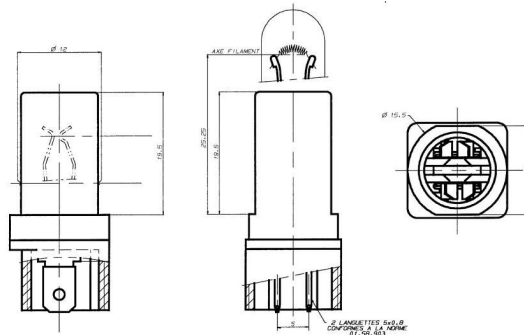

Part Number : 7547XXX
 Serial Number : 7547
 Sockets

Size	T-3 1/4 WB T18
Socket Type	Twistlock
Contact Type	Double contact
Bulb Type	T10
Rating	12V-24V
Circuit Thickness	5 on a pitch of 5. No watertight
Socket Colour	Natural
Lamp replaceable	Yes
Body Material	PBTP with glass fibre
Contact Material	Pretinned brass
Comments	

Drawn : HOK	Ch'd : HOK	Datasheet : 7547	Print date : 07/05/06
Revision :	Revision date : 2006-03-02	Name : HOK	Scale :