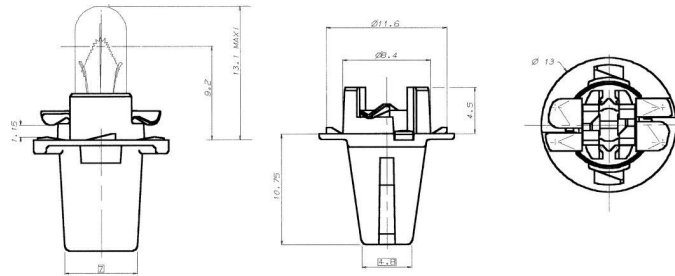

Part Number : 71113AS
 Serial Number : 7111
 Socketed Lamps

Socket Type	Twistlock
Lamp Size(inch)	T-1 1/2
Size metric	T5
Base Type	W2x4.6d
Contact Type	Double contact
Socket Colour	Grey
Lamp Ref.	286-20L
Filling	Vacuum
Rating	12V 1,2W
Voltage (V)	14
Current mA	95
Wattage (W)	1,2
Light Output (Lm)	7
Light output (mscp)	0,56
Filament Type	C-2V
AC Life	6200
DC Life	6200
Insertion	Rear Side
Lamp Assembly	Replaceable
Circuit Thickness	1,5mm - 1 or 2 faces
Body Material	Polyamide with glass fibre
Contact Material	Spring steel
Comments	

Drawn : HOK	Ch'd : HOK	Datasheet : 7111	Print date : 07/05/06
Revision : 1.0	Revision date : 2005-09-06	Name : HOK	Scale : 2 : 1