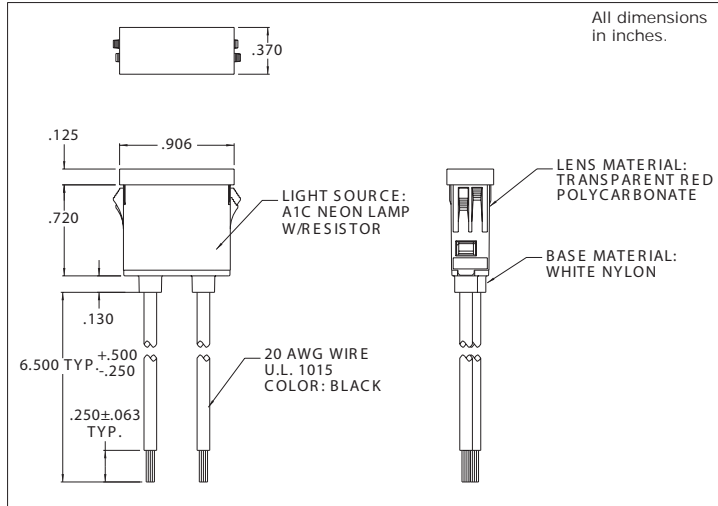

147 Central Avenue
 Hackensack, New Jersey 07601
 Tel: 201-489-8989 • Fax: 201-489-6911

CHICAGO MINIATURE LAMP, INC.
 WHERE INNOVATION COMES TO LIGHT

3620D Series Non-Relampable Neon Indicator Light

DESCRIPTION AND FEATURES

Mounting: Will snap-fit into Ø.020/.130 panel.
 Use speednut SN1287 for other panel thicknesses.

Wire Leads: No.24 AWG (105°C), lead color: red and white, 6" long, stripped 1/2".

Lens: Tinted transparent polycarbonate.

Lens Color	Neon
	Model No. (105-125VAC)
Red	3620D1
Amber	3620D3
Yellow	3620D7
Lamp used	A1C+Resistor

Underwriters Laboratories (UL) File No. E20325
 Canadian Standards Association (CSA) File No. LR13346