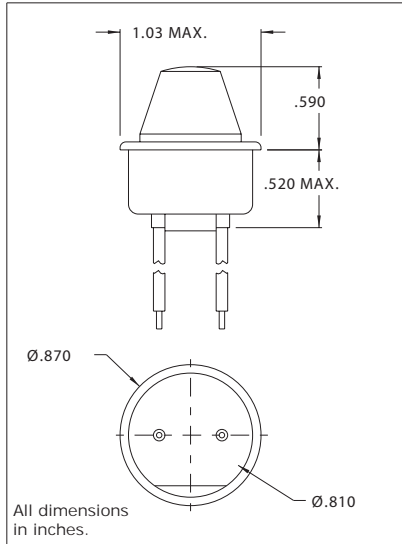

**DESCRIPTION AND FEATURES**

Mounting: Supplied with push-on speednut SN2089.  
 Mounting hole pattern on page SP2.

Wire Leads: No.22 AWG (105°C), 4.40/4.80 long,  
 stripped .430/.570.

Lens: Polycarbonate

Bezel: Polished stainless steel.  
 For black finish add "X" after the series letter(s).

Housing: White Nylon

Lens Color	Neon	
	Model No. (105-125VAC)	Model No. (208-250VAC)
Red	2620T1	2621T1
Amber	2620T3	2621T3
Green	2622T5*	2623T5*
Lamp used	C2A+Resistor	