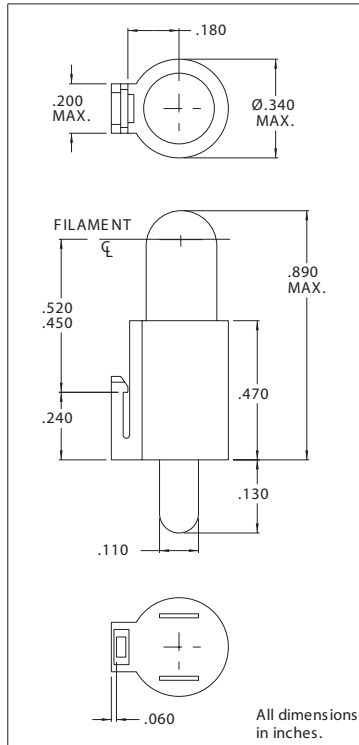

### DESCRIPTION AND FEATURES

Mounting: Snap-on edge or center

Mounting pattern on page SP1.

Terminals: Tinned brass

Housing: White nylon

Lamp: T-1 3/4 Wedge base

Note: Lamps must be ordered separately.