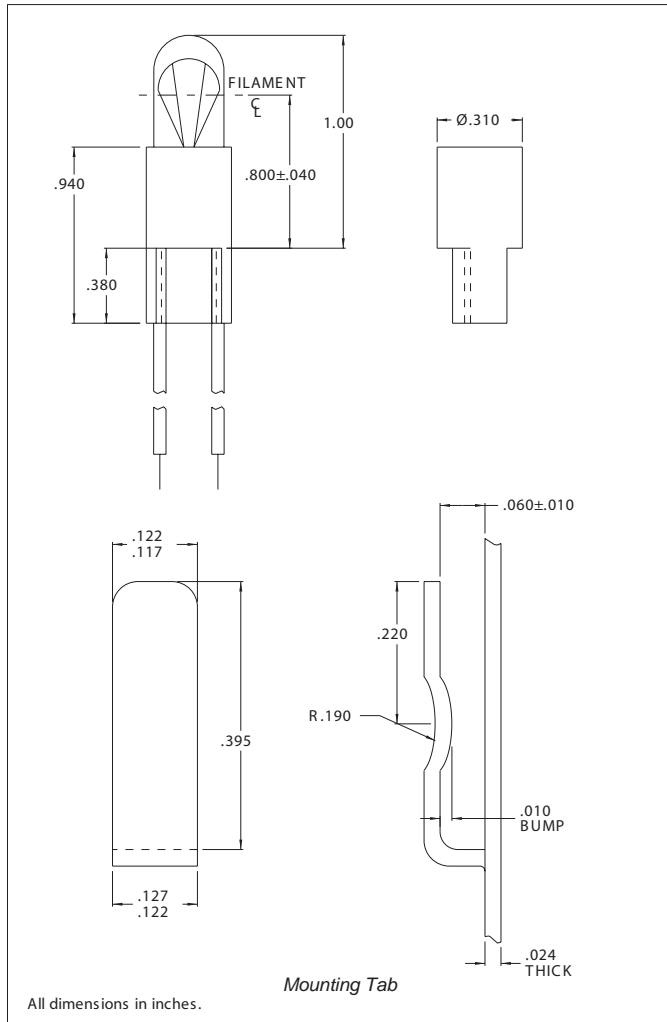

## 4120 Series Relampable Socket

### DESCRIPTION AND FEATURES

Mounting: Tab mount

Wire Leads: No.22 AWG, 4.50" long,  
.50" stripped

Housing: White nylon

Lamp: T-1 3/4 Wedge base

Note: Lamps must be ordered separately.