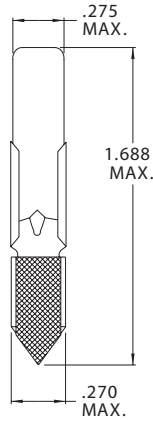

147 Central Avenue
 Hackensack, New Jersey 07601
 Tel: 201-489-8989 • Fax: 201-489-6911

CHICAGO MINIATURE LAMP, INC.
 WHERE INNOVATION COMES TO LIGHT

T-2 Telephone Slide Base - Type 3

Part Number	Design Voltage	Amps	MSCP	Life Hours	Filament Type
CM24D	24.0	.100	1,500	5,000	C-7A
CM24E	24.0	.035	600	7,000	C-2F
CM24F	24.0	.090	1,120	7,000	C-2F
CM24H	24.0	.020	100	10,000	C-2F
CM24X	24.0	.035	600	8,000	C-2F
CM30A	30.0	.072	2,000	3,000	C-7A
CM30C	30.0	.038	1,000	4,000	C-2F
CM32B	32.0	.040	1,600	3,500	C-2F
CM30B	35.0	.100	3,000	4,000	C-7A
CM35A	35.0	.040	1,000	7,500	C-2F
CM35B	35.0	.072	700	5,000	C-7A
CM35C	35.0	.100	750	5,000	C-7A
CM40A	40.0	.072	480	5,000	C-7A
CM44A	44.0	.072	1,250	1,000	C-7A
CM48A	48.0	.072	2,000	5,000	C-7A
CM48B	48.0	.100	2,200	10,000	C-7A
CM48C	48.0	.035	400	7,000	C-7A
CM48D	48.0	.021	100	20,000	C-7A
CM48G	48.0	.052	800	5,000	C-7A
CM48H	48.0	.045	1,000	5,000	C-7A
CM55B	55.0	.100	1,800	5,000	C-7A
CM55C	55.0	.050	1,400	5,000	C-7A
CM60A	60.0	.050	1,600	5,000	C-7A

T-2 Miniature Bayonet Base

Part Number	Design Voltage	Amps	MSCP	Life Hours	Filament Type
CM6MB	6.0	.140	550	20,000	C-2V
CM12MB	12.0	.170	2,000	12,000	C-2F
CM24MB	24.0	.073	3,000	10,000	C-2F
CM28MB	28.0	.040	1,600	5,000	C-2F
CM48MB	48.0	.053	1,800	10,000	C-7A
CM60MB	60.0	.050	2,200	7,500	C-7A
CM120MB	120.0	.025	1,200	5,000	CC-7A
CM8-967	120.0	.025	1,200	5,000	CC-7A