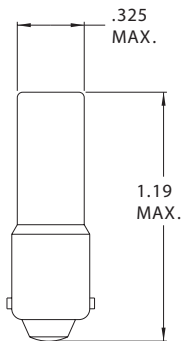

147 Central Avenue
 Hackensack, New Jersey 07601
 Tel: 201-489-8989 • Fax: 201-489-6911

CHICAGO MINIATURE LAMP, INC.
 WHERE INNOVATION COMES TO LIGHT

T-2 Telephone Slide Base - Type 3

Part Number	Design Voltage	Amps	MSCP	Life Hours	Filament Type
CM24D	24.0	.100	1,500	5,000	C-7A
CM24E	24.0	.035	600	7,000	C-2F
CM24F	24.0	.090	1,120	7,000	C-2F
CM24H	24.0	.020	100	10,000	C-2F
CM24X	24.0	.035	600	8,000	C-2F
CM30A	30.0	.072	2,000	3,000	C-7A
CM30C	30.0	.038	1,000	4,000	C-2F
CM32B	32.0	.040	1,600	3,500	C-2F
CM30B	35.0	.100	3,000	4,000	C-7A
CM35A	35.0	.040	1,000	7,500	C-2F
CM35B	35.0	.072	700	5,000	C-7A
CM35C	35.0	.100	750	5,000	C-7A
CM40A	40.0	.072	480	5,000	C-7A
CM44A	44.0	.072	1,250	1,000	C-7A
CM48A	48.0	.072	2,000	5,000	C-7A
CM48B	48.0	.100	2,200	10,000	C-7A
CM48C	48.0	.035	400	7,000	C-7A
CM48D	48.0	.021	100	20,000	C-7A
CM48G	48.0	.052	800	5,000	C-7A
CM48H	48.0	.045	1,000	5,000	C-7A
CM55B	55.0	.100	1,800	5,000	C-7A
CM55C	55.0	.050	1,400	5,000	C-7A
CM60A	60.0	.050	1,600	5,000	C-7A

T-2 Miniature Bayonet Base

Part Number	Design Voltage	Amps	MSCP	Life Hours	Filament Type
CM6MB	6.0	.140	550	20,000	C-2V
CM12MB	12.0	.170	2,000	12,000	C-2F
CM24MB	24.0	.073	3,000	10,000	C-2F
CM28MB	28.0	.040	1,600	5,000	C-2F
CM48MB	48.0	.053	1,800	10,000	C-7A
CM60MB	60.0	.050	2,200	7,500	C-7A
CM120MB	120.0	.025	1,200	5,000	CC-7A
CM8-967	120.0	.025	1,200	5,000	CC-7A