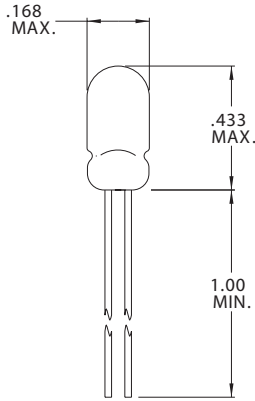

147 Central Avenue
 Hackensack, New Jersey 07601
 Tel: 201-489-8989 • Fax: 201-489-6911

CHICAGO MINIATURE LAMP, INC.
 WHERE INNOVATION COMES TO LIGHT

T-1 1/4 Wire Terminal

Part Number	Design Voltage	Amps	MSCP	Life Hours	Filament Type
CM2135	1.30	.030	.006	100	S-2
CM8631	1.35	.060	.006	500	C-2R
CM8655	2.50	.400	.550	30	C-2R
CM324	3.00	.190	.250	350	C-2R
CM7762	3.00	.030	.020	2,000	C-6
CM7778	3.00	.015	.003	10,000	C-6
CM515	5.00	.115	.150	40,000	C-2R
CM580	5.00	.060	.030	60,000	C-2R
CM583	5.00	.060	.050	25,000	C-2R
CM7761	5.00	.115	.150	2,000	C-6
CM7779	5.00	.060	.050	40,000	C-6
CM7780	5.00	.060	.030	10,000	C-6
CM8515	5.00	.115	.150	40,000	C-2R
CM634	6.00	.200	.630	1,000	C-2R
CM2114	6.00	.060	.130	3,000	C-2R
CM7760	6.00	.200	.600	2,000	C-6
CM7783	6.00	.060	.130	3,000	C-2V
CM7757	6.30	.200	.400	50,000	C-2V
CM7758	6.30	.075	.150	3,000	C-2V
CM7759	6.30	.040	.020	25,000	C-2V
CM7782	6.30	.200	.550	5,000	C-2V
CM8610	6.30	.200	.550	5,000	C-2R
CM7755	10.00	.040	.080	10,000	C-2F
CM7756	10.00	.015	.002	50,000	C-2F
CM7784	12.00	.040	.100	10,000	C-2F
CM7752	14.00	.080	.300	10,000	C-2F
CM7753	14.00	.080	.200	10,000	C-2F
CM7754	14.00	.065	.160	15,000	C-2F
CM7781	14.00	.080	.500	10,000	C-2F
CM8640	14.00	.080	.500	1,000	C-2F
CM7785	18.00	.040	.150	10,000	C-2F
CM7763	24.00	.050	.500	2,000	C-2F
CM7770	24.00	.035	.150	8,000	C-2F
CM7764	28.00	.024	.150	5,000	C-2F
CM7765	28.00	.025	.080	15,000	C-2F
CM7766	28.00	.040	.200	10,000	C-2F
CM7767	28.00	.040	.340	1,000	C-2F
CM7786	28.00	.040	.300	7,000	C-2F
CM8627	28.00	.040	.320	1,000	C-2F