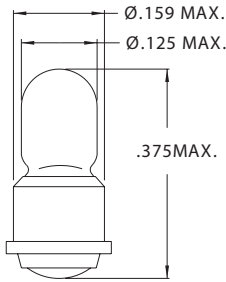

147 Central Avenue
 Hackensack, New Jersey 07601
 Tel: 201-489-8989 • Fax: 201-489-6911

CHICAGO MINIATURE LAMP, INC.
 WHERE INNOVATION COMES TO LIGHT

T-1 Sub-Midget Flange Base

Part Number	Design Voltage	Amps	MSCP	Life Hours	Filament Type
CM7234	5.0	.030	.030	16,000	C-2F
CM7235	5.0	.080	.150	3,000	C-2R
CM7236	5.0	.115	.200	5,000	C-2R
CM7237	5.0	.120	.200	5,000	C-2R
CM7238	5.0	.115	.100	10,000	C-2R
CM7239	5.0	.125	.250	5,000	C-2R
CM7250	5.0	.045	.040	10,000	C-2R
CM8022	5.0	.020	.030	10,000	C-2R
CM8605	5.0	.017	.005	10,000	C-2R
CM7240	10.0	.027	.100	10,000	C-2F
CM32	12.0	.060	.130	16,000	C-2F
CM22	14.0	.040	.130	10,000	C-2V
CM8112	14.0	.065	.150	10,000	C-2F
CM7241	18.0	.026	.150	10,000	C-2F
CM6839	28.0	.024	.130	4,000	CC-2F

T-1 Bi-Pin Base (.050")

Part Number	Design Voltage	Amps	MSCP	Life Hours	Filament Type
CM7252	1.25	.012	.004	1,000	C-6
CM7253	1.35	.220	.020	25,000	C-2R
CM7254	1.5	.015	.010	5,000	C-2R
CM7255	1.5	.075	.030	16,000	C-2R
CM7256	2.5	.015	.001	10,000	C-2R
CM7257	2.5	.320	.210	5,000	C-2R
CM7732	2.5	.100	.100	10,000	C-2R
CM3229	3.0	.015	.020	5,000	C-6
CM7258	3.0	.008	.001	16,000	C-2R
CM7259	3.0	.013	.001	16,000	C-2R
CM7260	3.0	.060	.030	100,000	C-2R
CM7261	3.0	.120	.150	16,000	C-2R
CM7022	5.0	.020	.030	10,000	C-2R
CM7262	5.0	.017	.005	10,000	C-2R
CM7263	5.0	.030	.030	16,000	C-2R
CM7264	5.0	.045	.040	10,000	C-2R
CM7265	5.0	.060	.150	5,000	C-2R
CM7266	5.0	.080	.150	15,000	C-2R
CM7267	5.0	.115	.200	5,000	C-2R
CM7268	5.0	.125	.250	5,000	C-2R
CM7270	5.0	.060	.030	60,000	C-2R
CM7271	5.0	.060	.050	40,000	C-2R