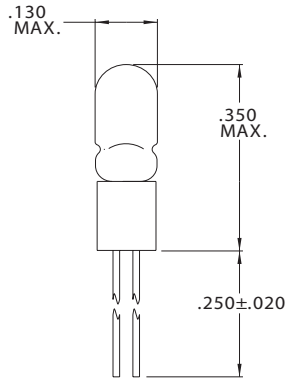

147 Central Avenue
 Hackensack, New Jersey 07601
 Tel: 201-489-8989 • Fax: 201-489-6911

CHICAGO MINIATURE LAMP, INC.
 WHERE INNOVATION COMES TO LIGHT

T-1 Sub-Midget Flange Base

Part Number	Design Voltage	Amps	MSCP	Life Hours	Filament Type
CM7234	5.0	.030	.030	16,000	C-2F
CM7235	5.0	.080	.150	3,000	C-2R
CM7236	5.0	.115	.200	5,000	C-2R
CM7237	5.0	.120	.200	5,000	C-2R
CM7238	5.0	.115	.100	10,000	C-2R
CM7239	5.0	.125	.250	5,000	C-2R
CM7250	5.0	.045	.040	10,000	C-2R
CM8022	5.0	.020	.030	10,000	C-2R
CM8605	5.0	.017	.005	10,000	C-2R
CM7240	10.0	.027	.100	10,000	C-2F
CM32	12.0	.060	.130	16,000	C-2F
CM22	14.0	.040	.130	10,000	C-2V
CM8112	14.0	.065	.150	10,000	C-2F
CM7241	18.0	.026	.150	10,000	C-2F
CM6839	28.0	.024	.130	4,000	CC-2F

T-1 Bi-Pin Base (.050")

Part Number	Design Voltage	Amps	MSCP	Life Hours	Filament Type
CM7252	1.25	.012	.004	1,000	C-6
CM7253	1.35	.220	.020	25,000	C-2R
CM7254	1.5	.015	.010	5,000	C-2R
CM7255	1.5	.075	.030	16,000	C-2R
CM7256	2.5	.015	.001	10,000	C-2R
CM7257	2.5	.320	.210	5,000	C-2R
CM7732	2.5	.100	.100	10,000	C-2R
CM3229	3.0	.015	.020	5,000	C-6
CM7258	3.0	.008	.001	16,000	C-2R
CM7259	3.0	.013	.001	16,000	C-2R
CM7260	3.0	.060	.030	100,000	C-2R
CM7261	3.0	.120	.150	16,000	C-2R
CM7022	5.0	.020	.030	10,000	C-2R
CM7262	5.0	.017	.005	10,000	C-2R
CM7263	5.0	.030	.030	16,000	C-2R
CM7264	5.0	.045	.040	10,000	C-2R
CM7265	5.0	.060	.150	5,000	C-2R
CM7266	5.0	.080	.150	15,000	C-2R
CM7267	5.0	.115	.200	5,000	C-2R
CM7268	5.0	.125	.250	5,000	C-2R
CM7270	5.0	.060	.030	60,000	C-2R
CM7271	5.0	.060	.050	40,000	C-2R