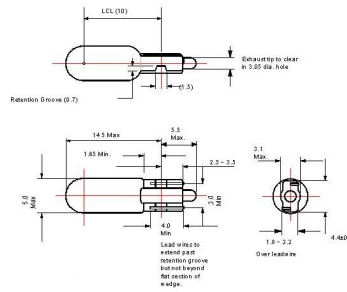

Part Number : 1182
Serial Number : WB T5
Lamps

| | |
|----------------------------|------------|
| Base | Wedge Base |
| Base Type | W2X4.6d |
| Lamp Size (inch) | T-1 1/2 |
| Lamp size | T5 |
| Rating | 12V 1.5W |
| Test Volts (V) | 12 |
| Current mA | 127 |
| Wattage (W) | 1,5 |
| Light Output (Lm) | 5,3 |
| Light output (mSCP) | 0,42 |
| AC Life | 15000 |
| DC Life | 10000 |
| Filling | Vacuum |
| Filament Type | C-2F |
| Comments | |

| | | | |
|-------------|----------------------------|-------------------|-----------------------|
| Drawn : HOK | Ch'd : HOK | Datasheet : WB T5 | Print date : 29/04/06 |
| Revision : | Revision date : 2006-03-09 | Name : HOK | Scale : |