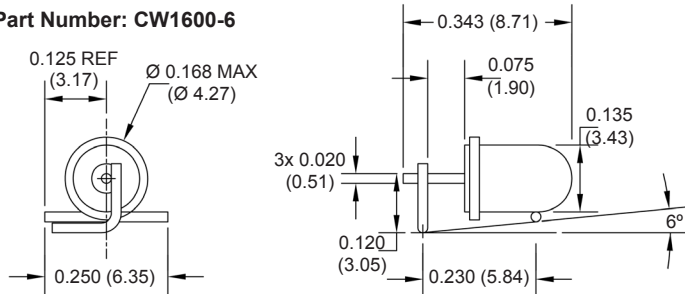

## DIMENSIONS

Part Number: CW1600-0

Part Number: CW1600-1

Part Number: CW1600-3

Part Number: CW1600-5

Drawings not to scale. All dimensions in inches (mm) nominal.

Phone: (1) 973 777 6900

www.comus-intl.com

Fax: (1) 973 777 8405

**Part Number: CW1600 Series**  
**Tilt Switch**  
**Product Data Sheet**

## DIMENSIONS

**Part Number: CW1600-6**

**Part Number: CW1600-7**

Drawings not to scale. All dimensions in inches (mm) nominal.