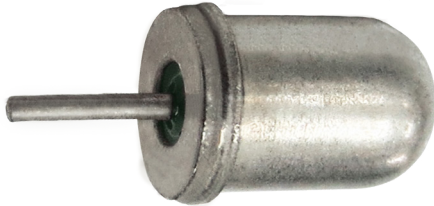

**Part Number: CW1600 Series**  
**Tilt Switch**  
**Product Data Sheet**

## PICTURE

## FEATURES

- Resistant to Ambient Environmental Conditions
- Case Material : Steel-Tin Plated
- Mechanical Stress Resistant
- Hermetically Sealed & Inert Gas Filled
- Could also be used as a Movement vibration switch
- Customization Available