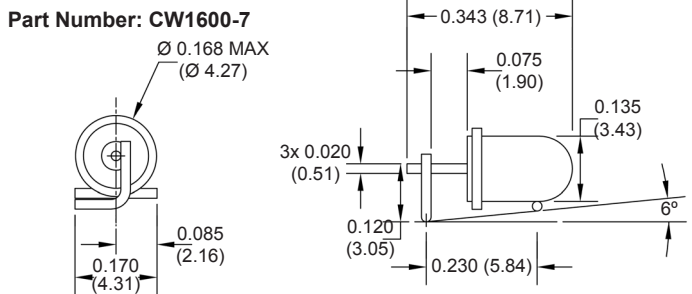

## DIMENSIONS

Part Number: CW1600-0

Part Number: CW1600-1

Part Number: CW1600-3

Part Number: CW1600-5

Drawings not to scale. All dimensions in inches (mm) nominal.

Phone: (1) 973 777 6900

www.comus-intl.com

Fax: (1) 973 777 8405

**Part Number: CW1600 Series**  
**Tilt Switch**  
**Product Data Sheet**

## DIMENSIONS

**Part Number: CW1600-6**

**Part Number: CW1600-7**

Drawings not to scale. All dimensions in inches (mm) nominal.