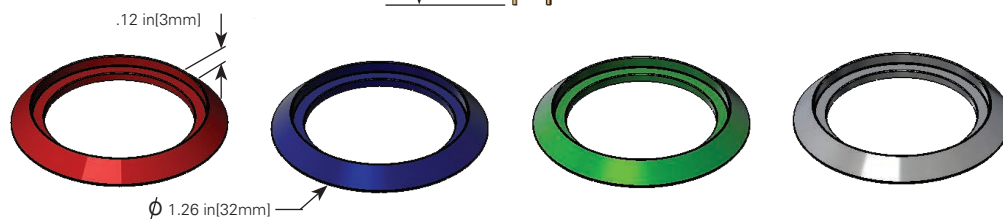

22mm TuffLED™ Panel Mount Indicator

Ruggedized CNX 722 Series with built-in LED offers fast, easy installation in harsh environments

Applications

- control cabinets
- instrument panels
- disinfection and sterilization environments
- transportation dashboards
- switch stations
- safety applications
- outdoor signage
- aircraft and military
- industrial machinery
- vending and gaming machines

Key features

- designed for extreme harsh and outdoor environments
- variety of connection options for fast, easy installation
- built-in LED can be used with 5, 12 or 24 volt D/C circuits
- fast pitch threads ease assembly, requiring only 1 turn
- special nut assembles by finger, or with 1" hextool
- direct sunlight visibility
- wide angle viewable
- resistant to shock and vibration
- custom LEDs and lens colors available
- optional bezel available in many colors
- moisture sealed, IP 67/NEMA 6P rated
- RoHS compliant

Product dimensions

Indicator Assemblies

Bezels

Product specifications

LED output	
LED color**	typ intensity, mcd
red	1300-1900
green	700-1400
white	1300-1700
blue	200-280
yellow	80-200

Materials	
body	polycarbonate, UL 94-V2
retaining nut	PBT/glass filled, UL 94-V0
wire	22 AWG 1007/1569
moisture seal	EPDM
bezel- plastic	ABS, UL 94-HB
bezel- metal	aluminum alloy

Termination Style	
X=	termination style
B	screw block
T	quick disconnect/ terminals
W	wire leads

*Body color to match
LED color

***Optional bezel: BZL 722-X**

Bezel size = 22mm

*Sold Separately

Bezel Color	
X=	color
0	black
2	red
4	yellow
5	green
6	blue
9	white
A	actual aluminum
B	brushed aluminum
C	chrome