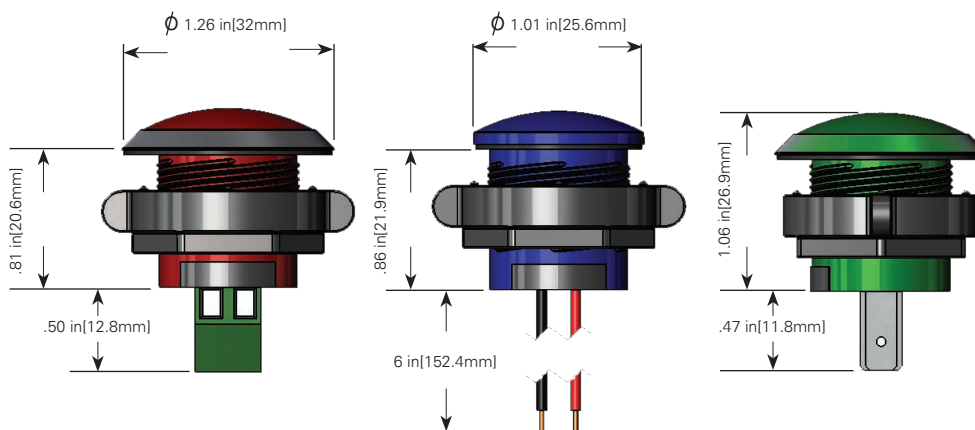

Key features

- designed for extreme harsh and outdoor environments
- variety of connection options for fast, easy installation
- built-in LED can be used with 5, 12 or 24 volt D/C circuits
- fast pitch threads ease assembly, requiring only 1 turn
- special nut assembles by finger, or with 1" hextool
- direct sunlight visibility
- wide angle viewable
- resistant to shock and vibration
- custom LEDs and lens colors available
- optional bezel available in many colors
- moisture sealed, IP 67/NEMA 6P rated
- RoHS compliant

Product dimensions

Indicator Assemblies

Bezels

Product specifications

LED output	
LED color**	typ intensity, mcd
red	1300-1900
green	700-1400
white	1300-1700
blue	200-280
yellow	80-200

Materials	
body	polycarbonate, UL 94-V2
retaining nut	PBT/glass filled, UL 94-V0
wire	22 AWG 1007/1569
moisture seal	EPDM
bezel- plastic	ABS, UL 94-HB
bezel- metal	aluminum alloy

Installation specification	
mounting hole	.855-.910" (21.7-23.1mm)
panel thickness	Up to .300" (7.6mm)

Operating parameters	
operating temperature	-40°F (-40°C) to 176°F (80°C)
current	20mA

Ordering data

Termination Style	
X=	termination style
B	screw block
T	quick disconnect/ terminals
W	wire leads

*Body color to match
LED color

***Optional bezel: BZL 722-X**

Bezel size = 22mm

*Sold Separately

Bezel Color	
X=	color
0	black
2	red
4	yellow
5	green
6	blue
9	white
A	actual aluminum
B	brushed aluminum
C	chrome