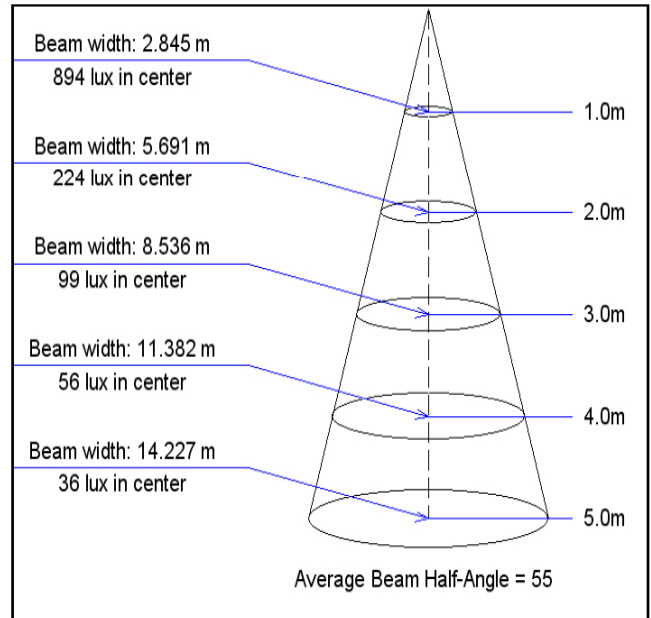

- Operating Temp.: -20°C ~ +60°C

i-View 501 LED Lighting System

PHYSICAL SPECIFICATION (Unit: mm)

* PVC cable 5.6 Ø O.D. x 1470 length with two 18 AWG wires (black & white)

LIGHT DISTRIBUTION

i-View 501 White (6500K)

Minimum 50W DC Power supply
(representative unit only)

i-View 501 LED Lighting System

INSTALLATION LAYOUT FOR 20m (W) x 3m (H)

SIMULATION DATA: W=30m, H=3m, arm length 1m, inclined angle (θ) 75 degrees