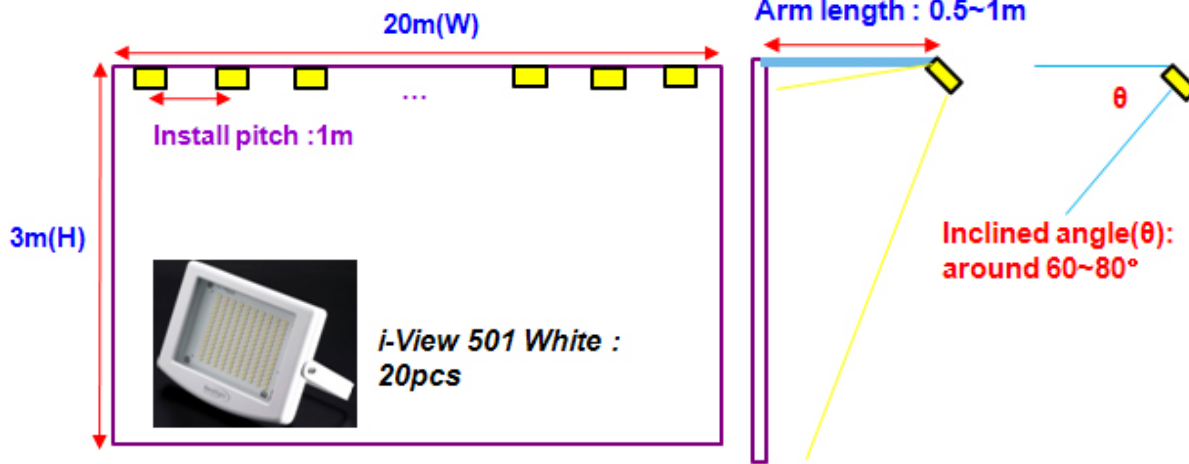

- Operating Temp.: -20°C ~ +60°C

i-View 501 LED Lighting System

PHYSICAL SPECIFICATION (Unit: mm)

* PVC cable 5.6 Ø O.D. x 1470 length with two 18 AWG wires (black & white)

LIGHT DISTRIBUTION

i-View 501 White (6500K)

i-View 501 LED Lighting System

INSTALLATION

i-View 501

24VDC Output

100~240VAC Input

Wire Connection:

White ->24V + (Positive)

Black ->24V - (Negative)

Minimum 50W DC Power supply
(representative unit only)

i-View 501 LED Lighting System

INSTALLATION LAYOUT FOR 20m (W) x 3m (H)

SIMULATION DATA: W=30m, H=3m, arm length 1m, inclined angle (θ) 75 degrees