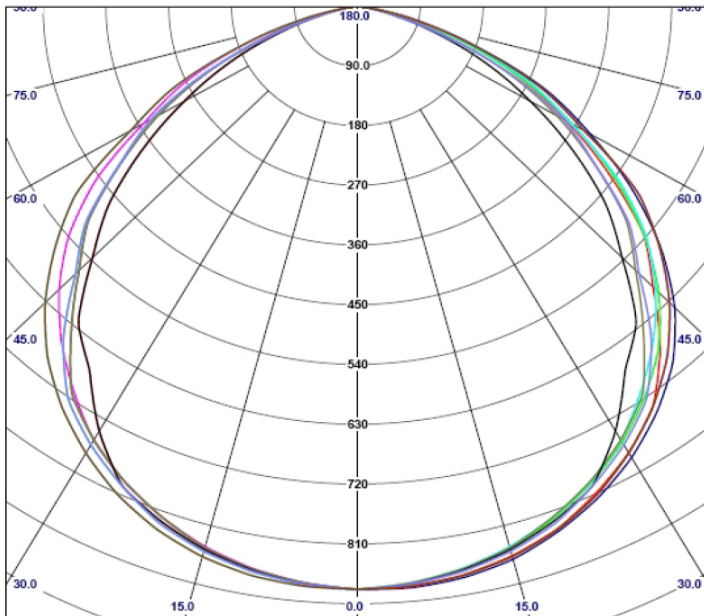

APPLICATIONS

- Lighting for small and medium sized billboards and traffic signs
- Wall washing (buildings, bridges, etc)
- Task lighting for work centers

CERTIFICATIONS

- CE, UL (E343125)

SPECIFICATIONS

Model	Model No.	Input Vol.	Power Cons.	CCT	Beam Angle	Lum. Flux
i-View 501 White	WL-B501035W04	24VDC	35W	6500K	110°	2350 lm
i-View 501 Warm White	WL-B501035L04	24VDC	35W	3000K	110°	2300 lm

- Operating Temp.: -20°C ~ +60°C

i-View 501 LED Lighting System

PHYSICAL SPECIFICATION (Unit: mm)

* PVC cable 5.6 Ø O.D. x 1470 length with two 18 AWG wires (black & white)

LIGHT DISTRIBUTION

i-View 501 White (6500K)

Minimum 50W DC Power supply
(representative unit only)

i-View 501 LED Lighting System

INSTALLATION LAYOUT FOR 20m (W) x 3m (H)

SIMULATION DATA: W=30m, H=3m, arm length 1m, inclined angle (θ) 75 degrees