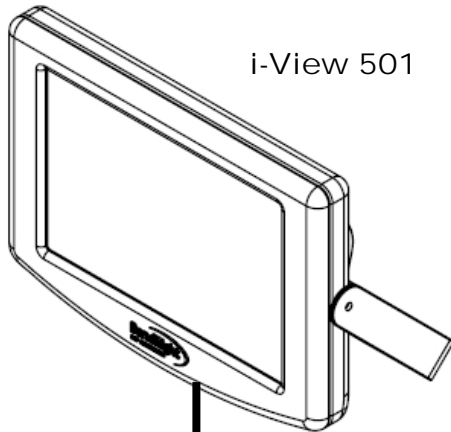

INSTALLATION

i-View 501

24VDC Output