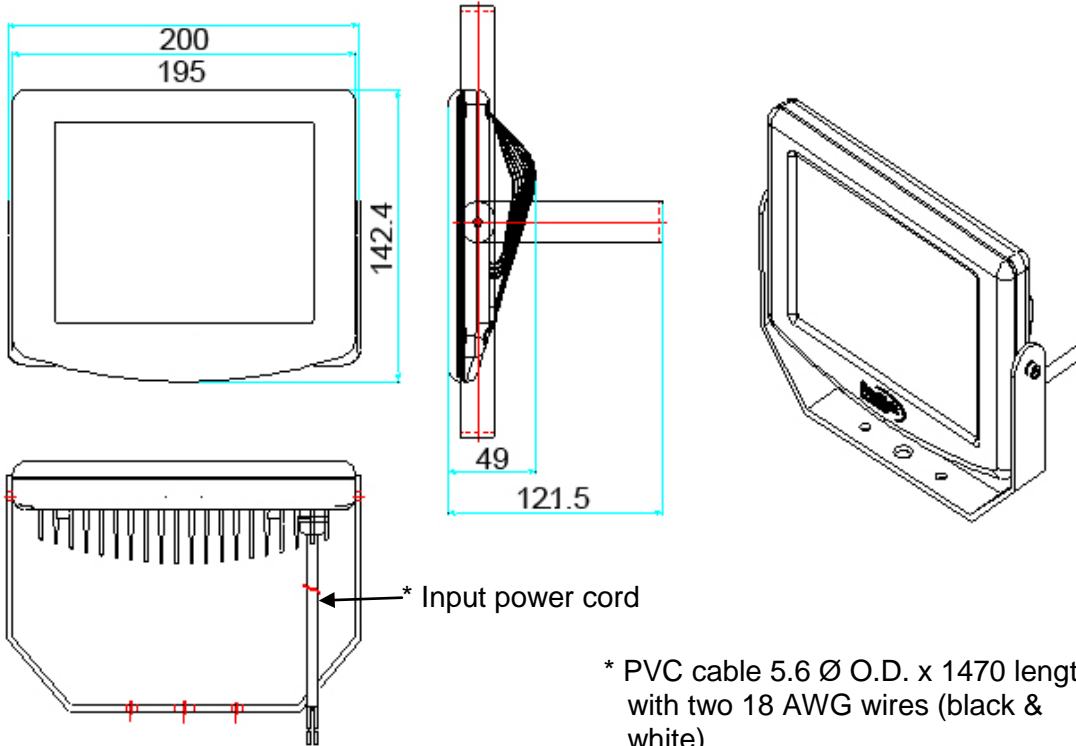

APPLICATIONS

- Lighting for small and medium sized billboards and traffic signs
- Wall washing (buildings, bridges, etc)
- Task lighting for work centers

CERTIFICATIONS

- CE, UL (E343125)

SPECIFICATIONS

Model	Model No.	Input Vol.	Power Cons.	CCT	Beam Angle	Lum. Flux
i-View 501 White	WL-B501035W04	24VDC	35W	6500K	110°	2350 lm
i-View 501 Warm White	WL-B501035L04	24VDC	35W	3000K	110°	2300 lm

- Operating Temp.: -20°C ~ +60°C

i-View 501 LED Lighting System

PHYSICAL SPECIFICATION (Unit: mm)

* PVC cable 5.6 Ø O.D. x 1470 length with two 18 AWG wires (black & white)

LIGHT DISTRIBUTION

i-View 501 White (6500K)

i-View 501 LED Lighting System

INSTALLATION

i-View 501

24VDC Output

100~240VAC Input

Wire Connection:

White ->24V + (Positive)

Black ->24V - (Negative)

Minimum 50W DC Power supply
(representative unit only)

i-View 501 LED Lighting System

INSTALLATION LAYOUT FOR 20m (W) x 3m (H)

SIMULATION DATA: W=30m, H=3m, arm length 1m, inclined angle (θ) 75 degrees